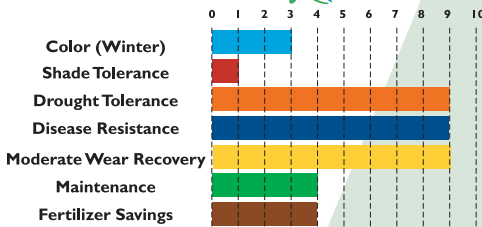

Pacific Sod Selection Guide

Medallion Tall Fescue

Medallion *Plus*

Medallion Dwarf with Bonsai

No Mow

PennBlue¹

PennBlue SportsTurf²

GN-1^{TM 1}