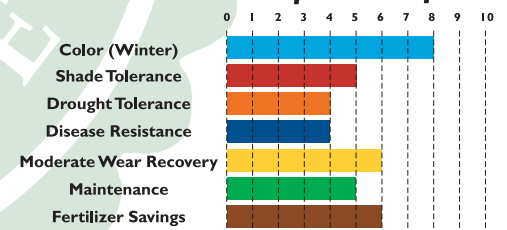

Pacific Sod Selection Guide

Medallion Tall Fescue

Medallion *Plus*

Medallion Dwarf with Bonsai

No Mow

PennBlue¹

PennBlue SportsTurf²

GN-1^{TM 1}