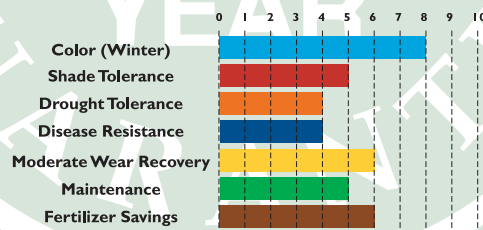

Pacific Sod Selection Guide

Medallion Tall Fescue

Medallion *Plus*

Medallion Dwarf with Bonsai

No Mow

PennBlue¹

PennBlue SportsTurf²

GN-1^{TM 1}