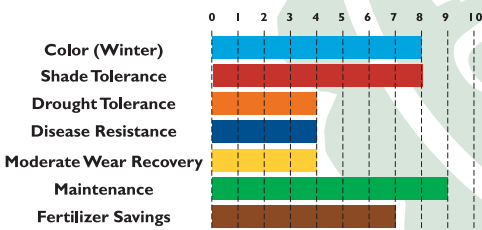

Pacific Sod Selection Guide

Medallion Tall Fescue

Medallion *Plus*

Medallion Dwarf with Bonsai

No Mow

PennBlue¹

PennBlue SportsTurf²

GN-1^{TM 1}